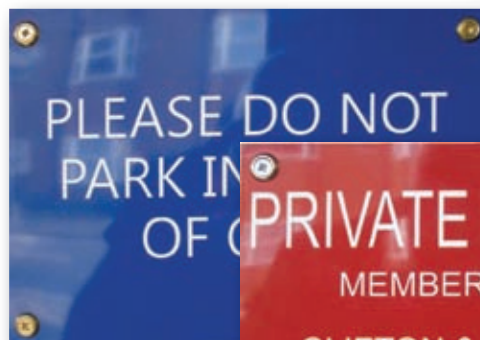

NEW

ENGRAVED SIGN STUDIO

HOUSE SIGNS • SAFETY SIGNS •
BUSINESS SIGNS • CAT & DOG DISCS
INFORMATION SIGNS ETC

ON BRASS, PLASTICS, METAL
& SLATE

**Slate House Signs, Plastics, Brass
& Metal Signs all Engraved on the premises
to your specifications**